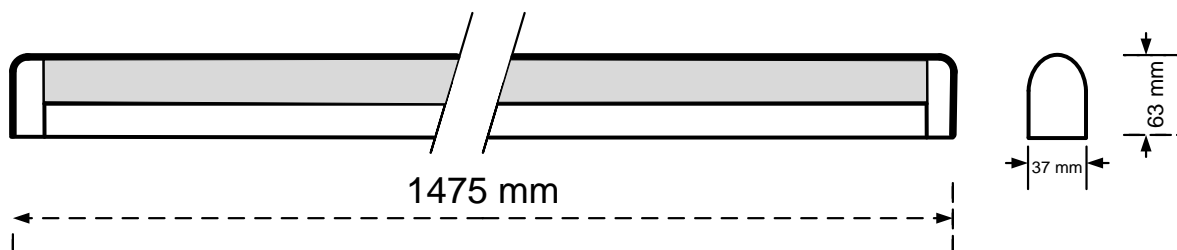

804-117

General Information

Order Code	804-117
Product Description	CYFELCO MIRRORL 1X35W DIM
Application	Store shelves, kitchens, bathrooms, restaurants, vessel cabins, hotel rooms, waiting rooms.
Installation	Ceiling, Wall Surface Mounted Luminaire
Luminaire type	Mirror Light for T5 Lamps
Light Source	T5 Fluorescent Tube
Number of light sources	1 pc (not included)
Gear	Vossloh-Schwabe Dimmable Electronic Ballast (HF)
Dimming	Dimmable
Standards	2014/30/EU Electromagnetic Compatibility Directive 2014/35/EU Low Voltage Directive
CE mark	Yes
Warranty	X years

Electrical Data

Lamp Power	35 W
Input voltage	220-240 V
Input Frequency	50-60 Hz
Protection class	Class I

Mechanical Characteristics

Housing Material	Sheet steel 0,5mm
Surface Finish	White powder coating (RAL 9003)
Optical Cover	Matt PMMA
Ingress protection code	IP 40
Mechanical impact protection code	IK03
Dimensions LxWxH	1475x37x63 mm

Logistics

Packing	1 pc per resistant carton
Net weight	xx kg
Gross weight	xx kg
Volume	Xx m ³

Dimensional Drawing

ELMASCO INDUSTRIES S.A.

Head Office : 44 K. Palama, 14343 N. Chalkidona, Athens, Greece

Production Plant : Ag. Adrianos, 21100 Nafplio, Greece